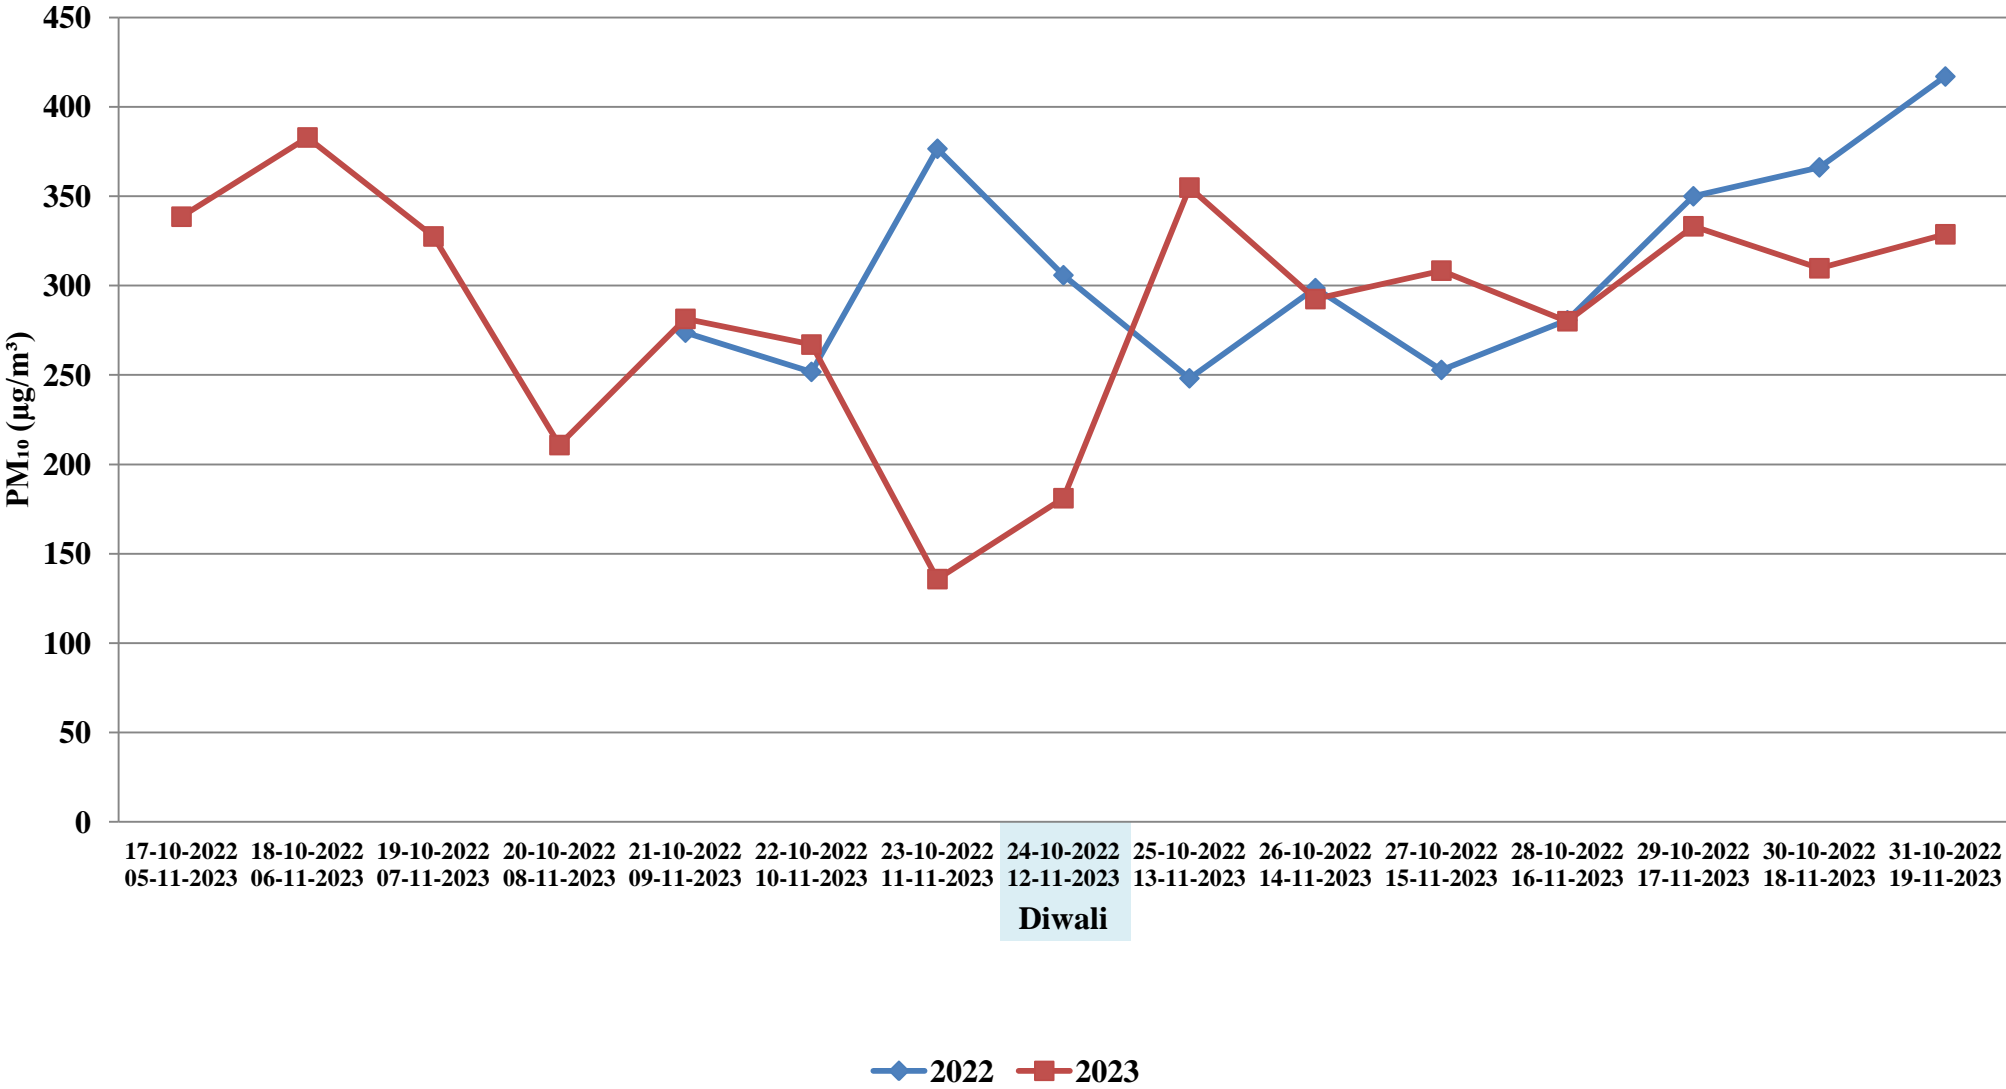

Betul, Collectorate

Bhopal, Paryavaran Parisar

Diwali

◆ 2022 ■ 2023

Gwalior, Maharaj bada

Sagar, Collectorate Office