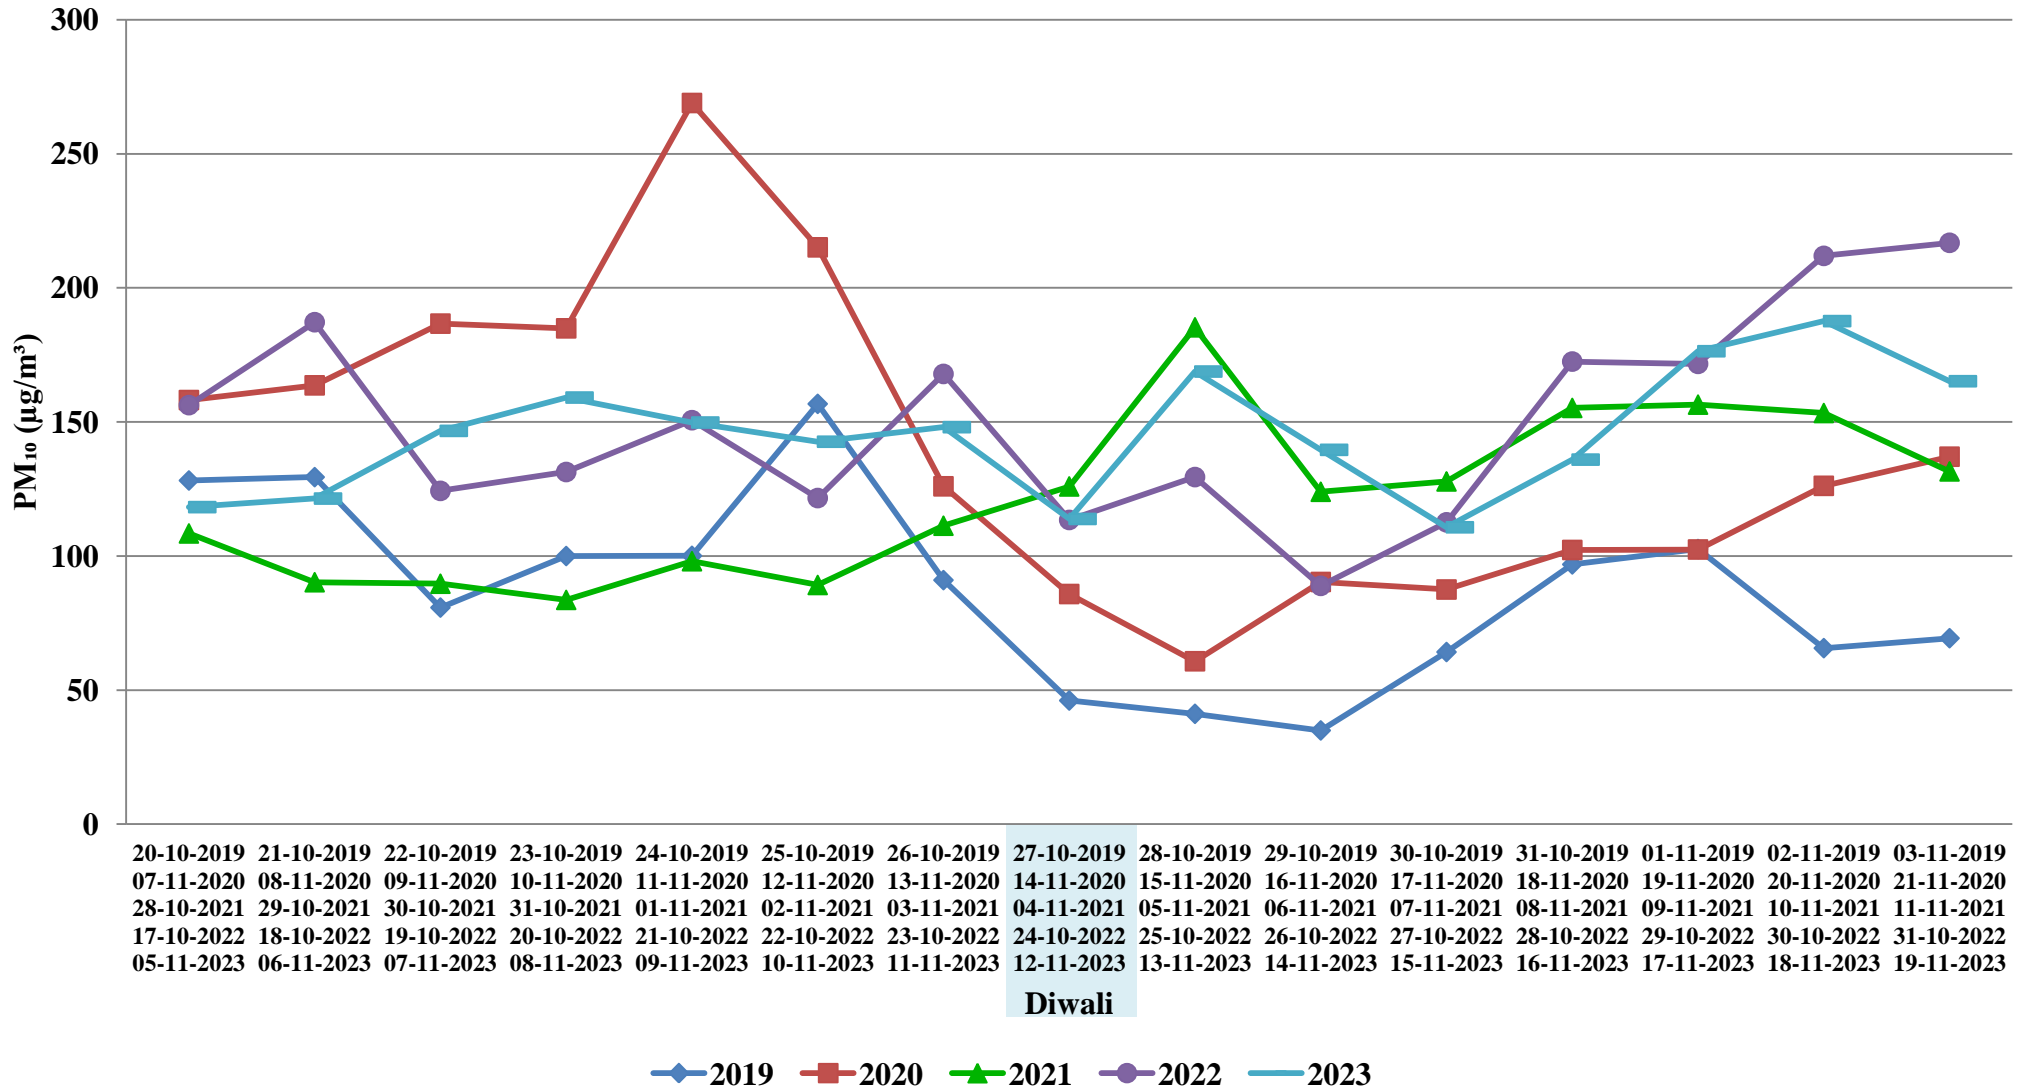

Pithampur, Sector-2 Industrial Area