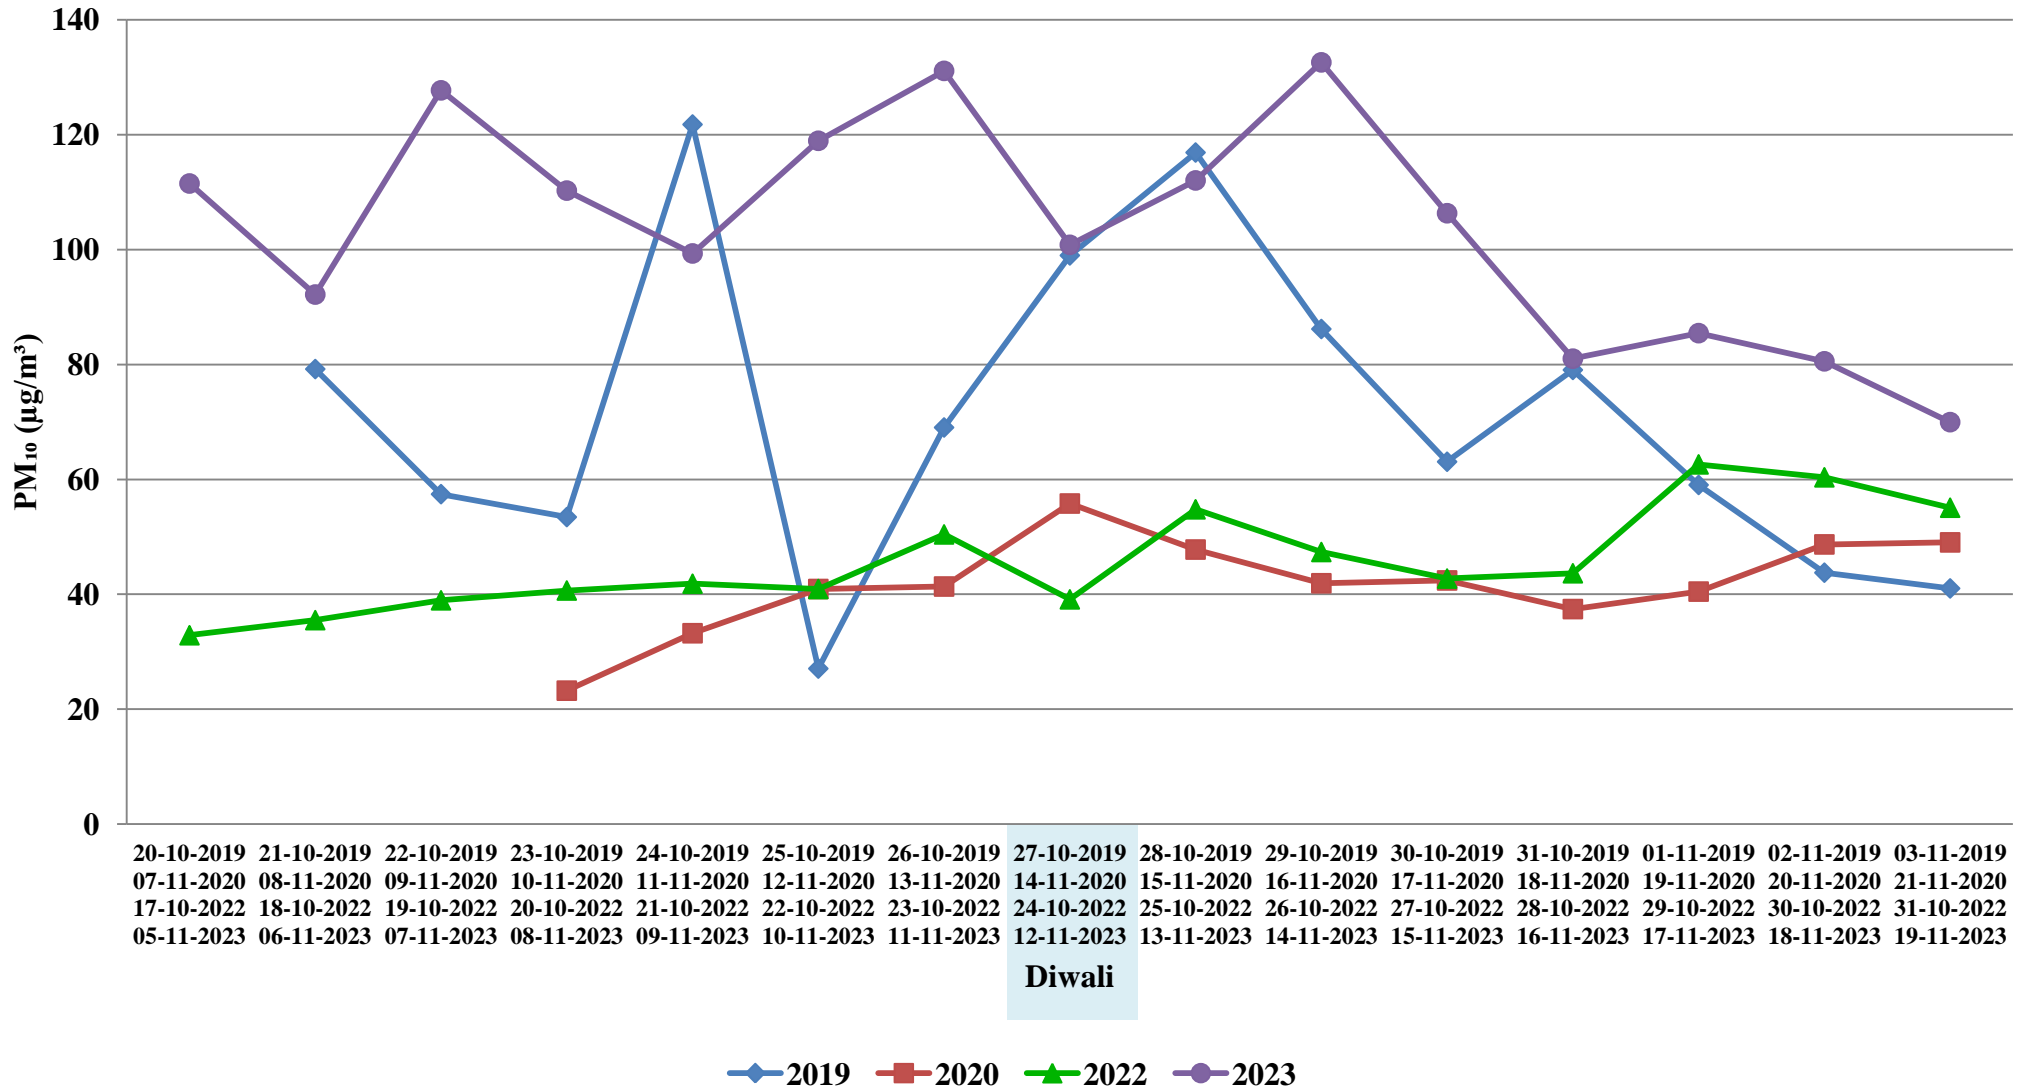

Pithampur, Sector-2 Industrial Area

Satna, Satna Cement Works

◆ 2019 ■ 2020 ▲ 2021 ● 2022 ◻ 2023

Singrauli, Surya Kiran Bhawan Dudhichua

◆ 2019 ■ 2020 ▲ 2021 ● 2022 □ 2023

Ujjain, Mahakaleshwar Temple

Maihar , Sharda Temple