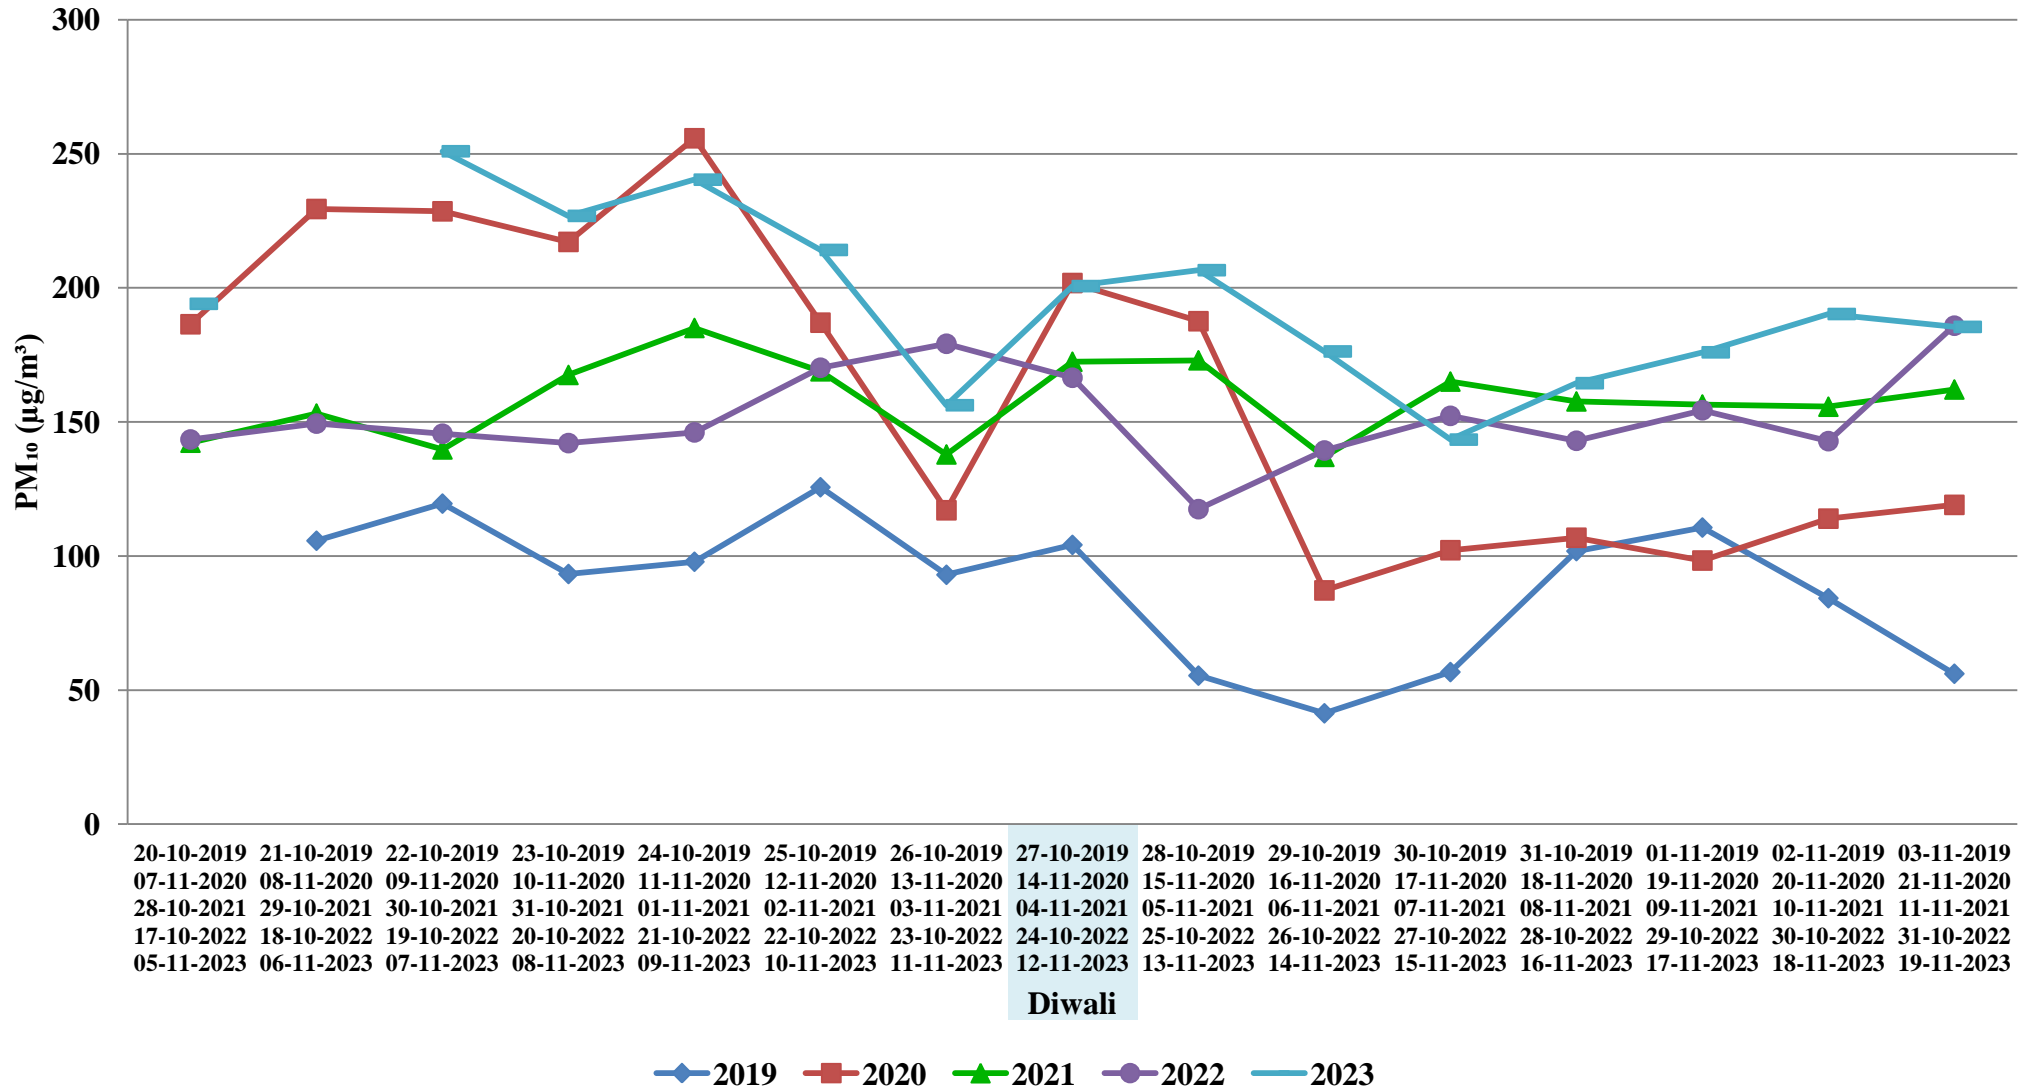

Pithampur, Sector-2 Industrial Area

Satna, Satna Cement Works

◆ 2019 ■ 2020 ▲ 2021 ● 2022 ◻ 2023

Singrauli, Surya Kiran Bhawan Dudhichua

◆ 2019 ■ 2020 ▲ 2021 ● 2022 □ 2023

Ujjain, Mahakaleshwar Temple

Maihar , Sharda Temple