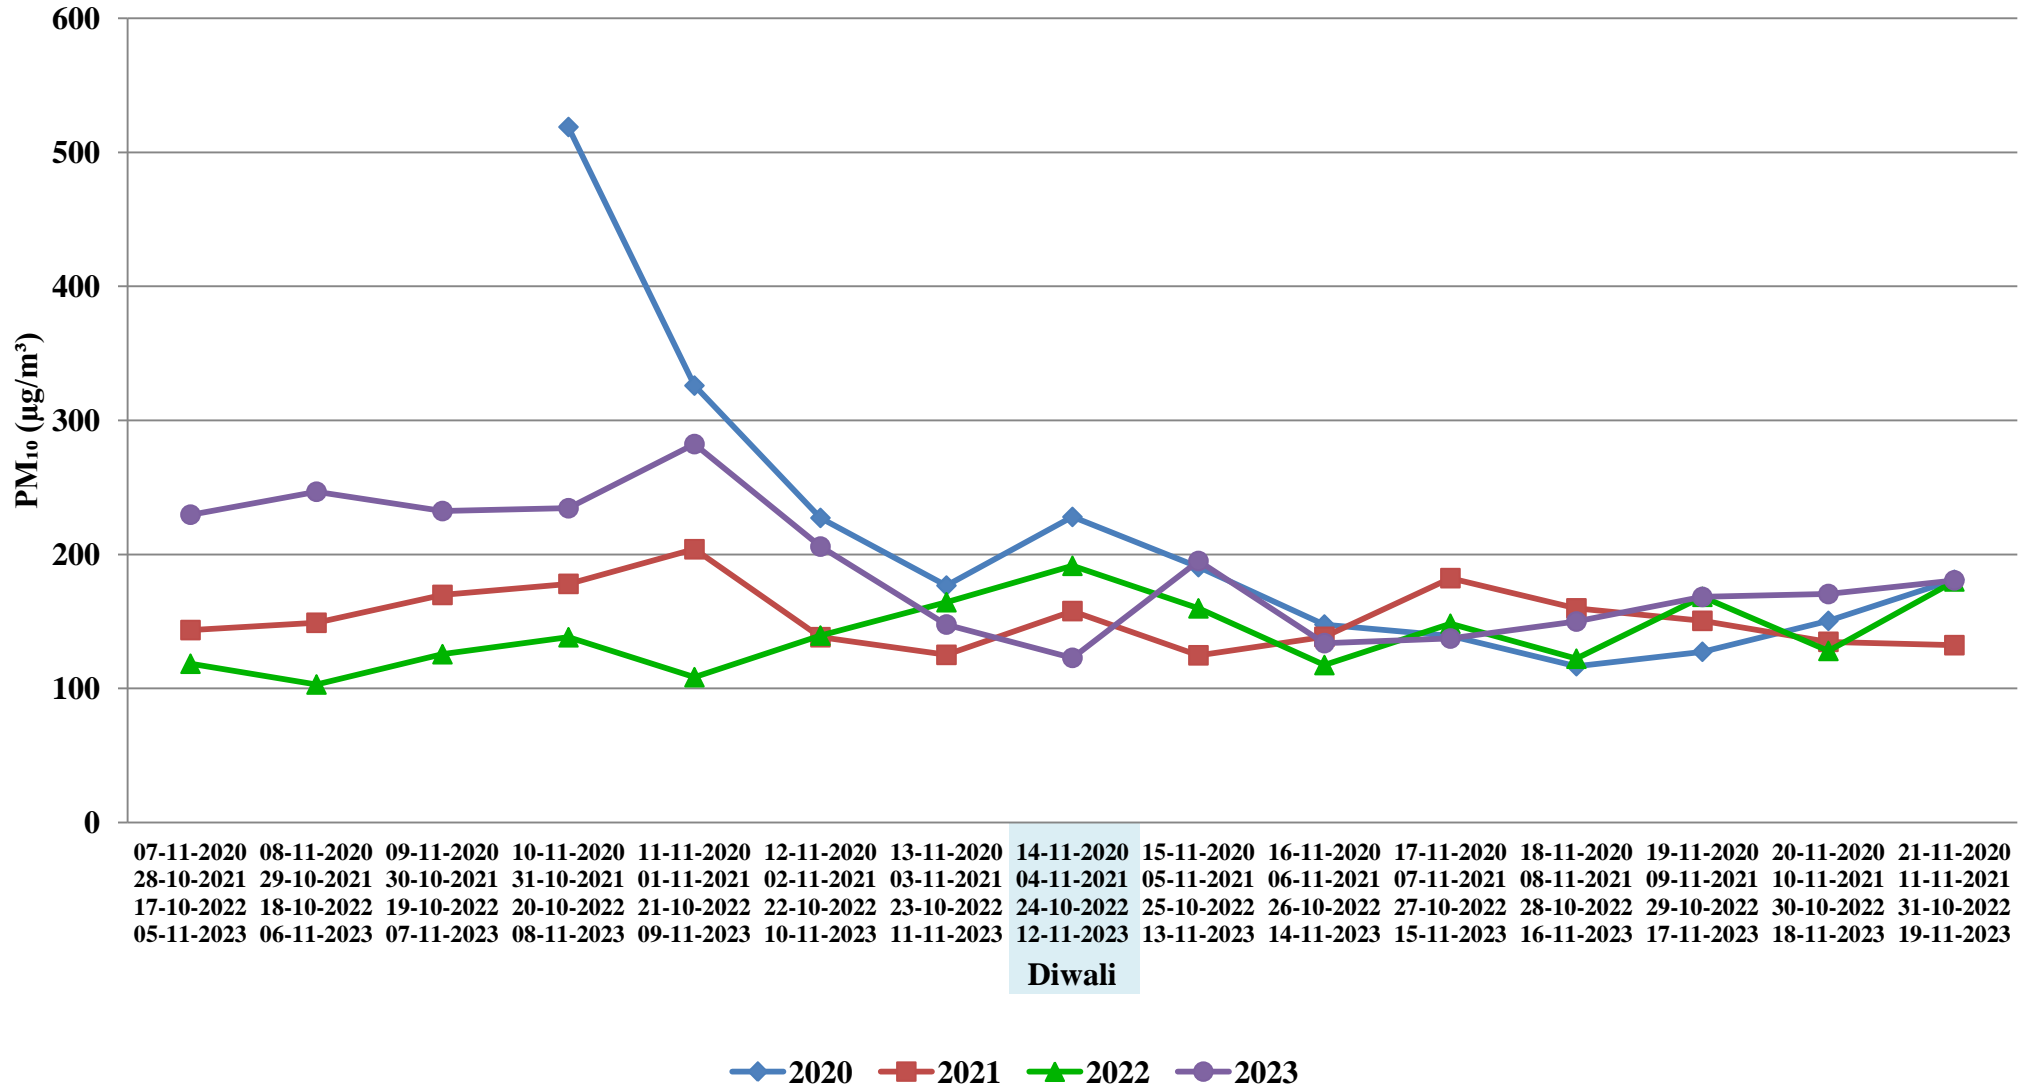

Ratlam, Shathri Nagar