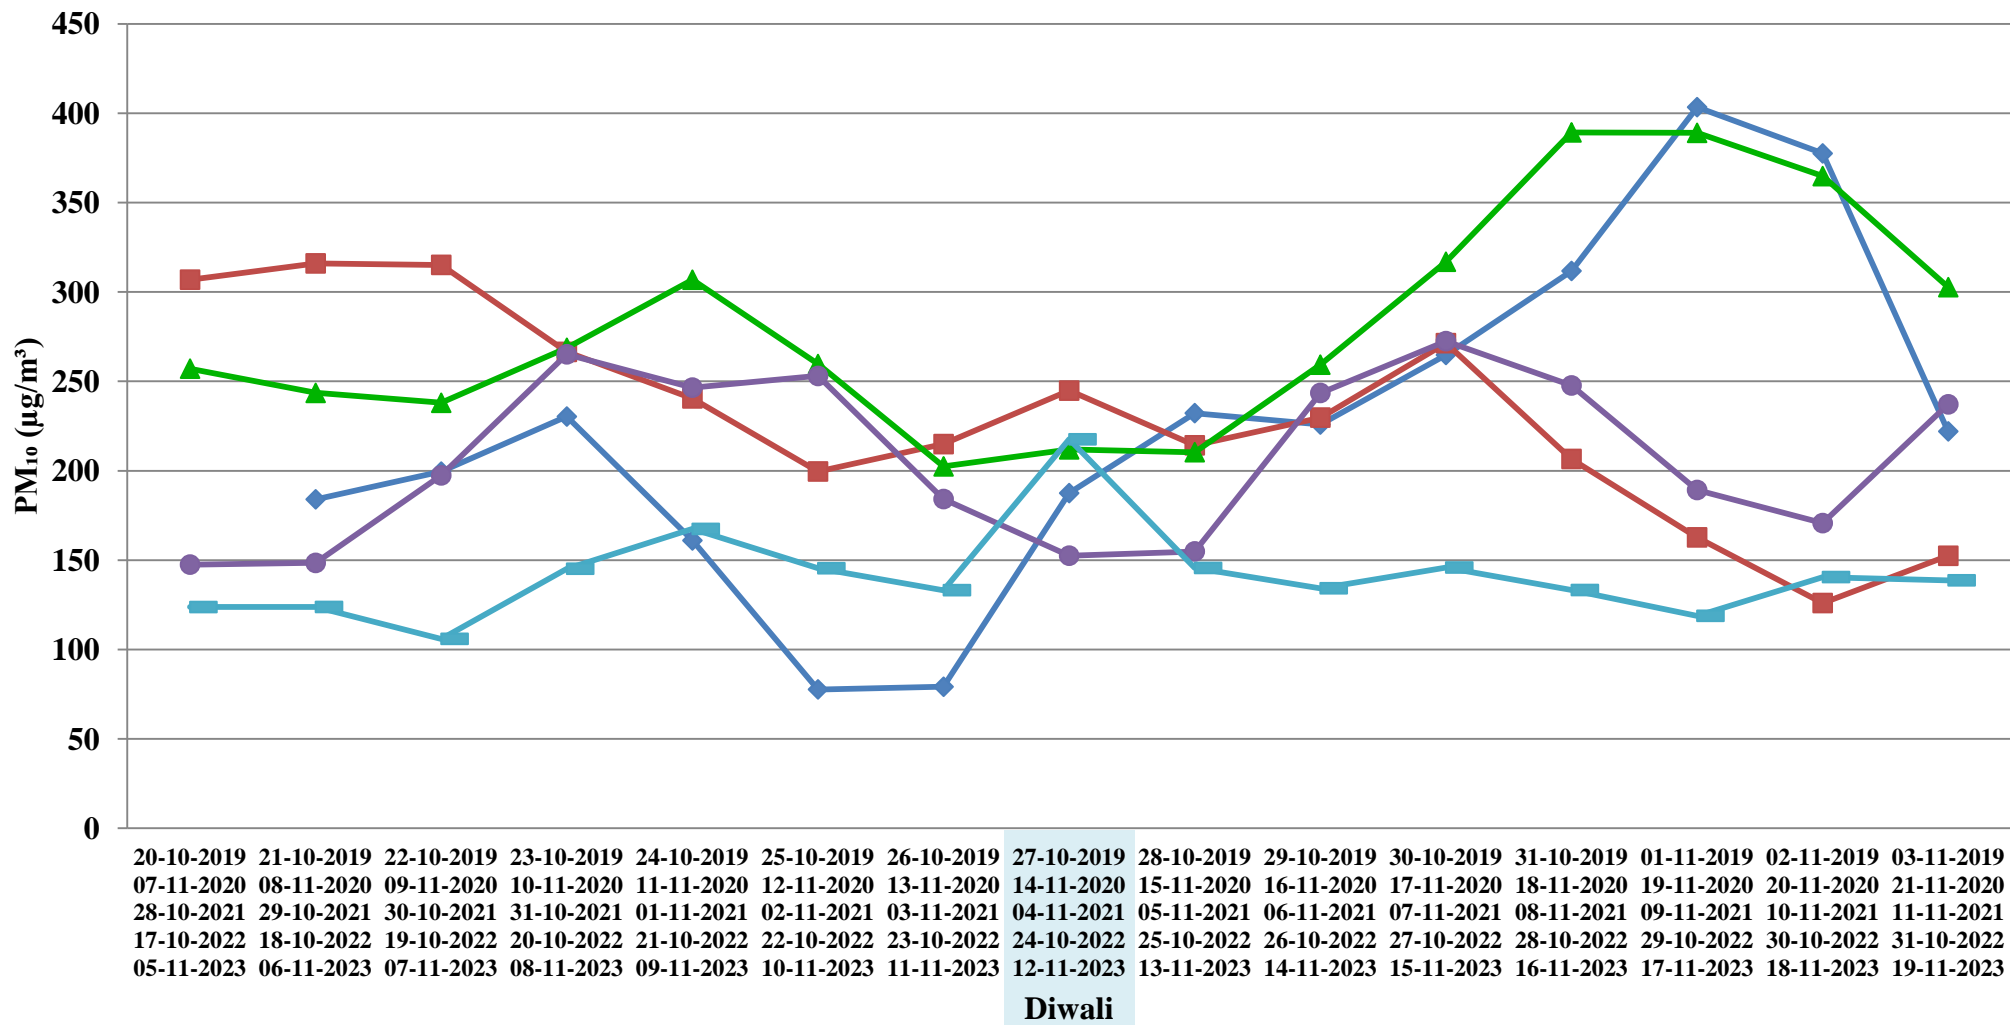

Pithampur, Sector-2 Industrial Area

Satna, Satna Cement Works

◆ 2019 ■ 2020 ▲ 2021 ● 2022 ◻ 2023

Singrauli, Surya Kiran Bhawan Dudhichua

◆ 2019 ■ 2020 ▲ 2021 ● 2022 □ 2023

Ujjain, Mahakaleshwar Temple

Maihar , Sharda Temple