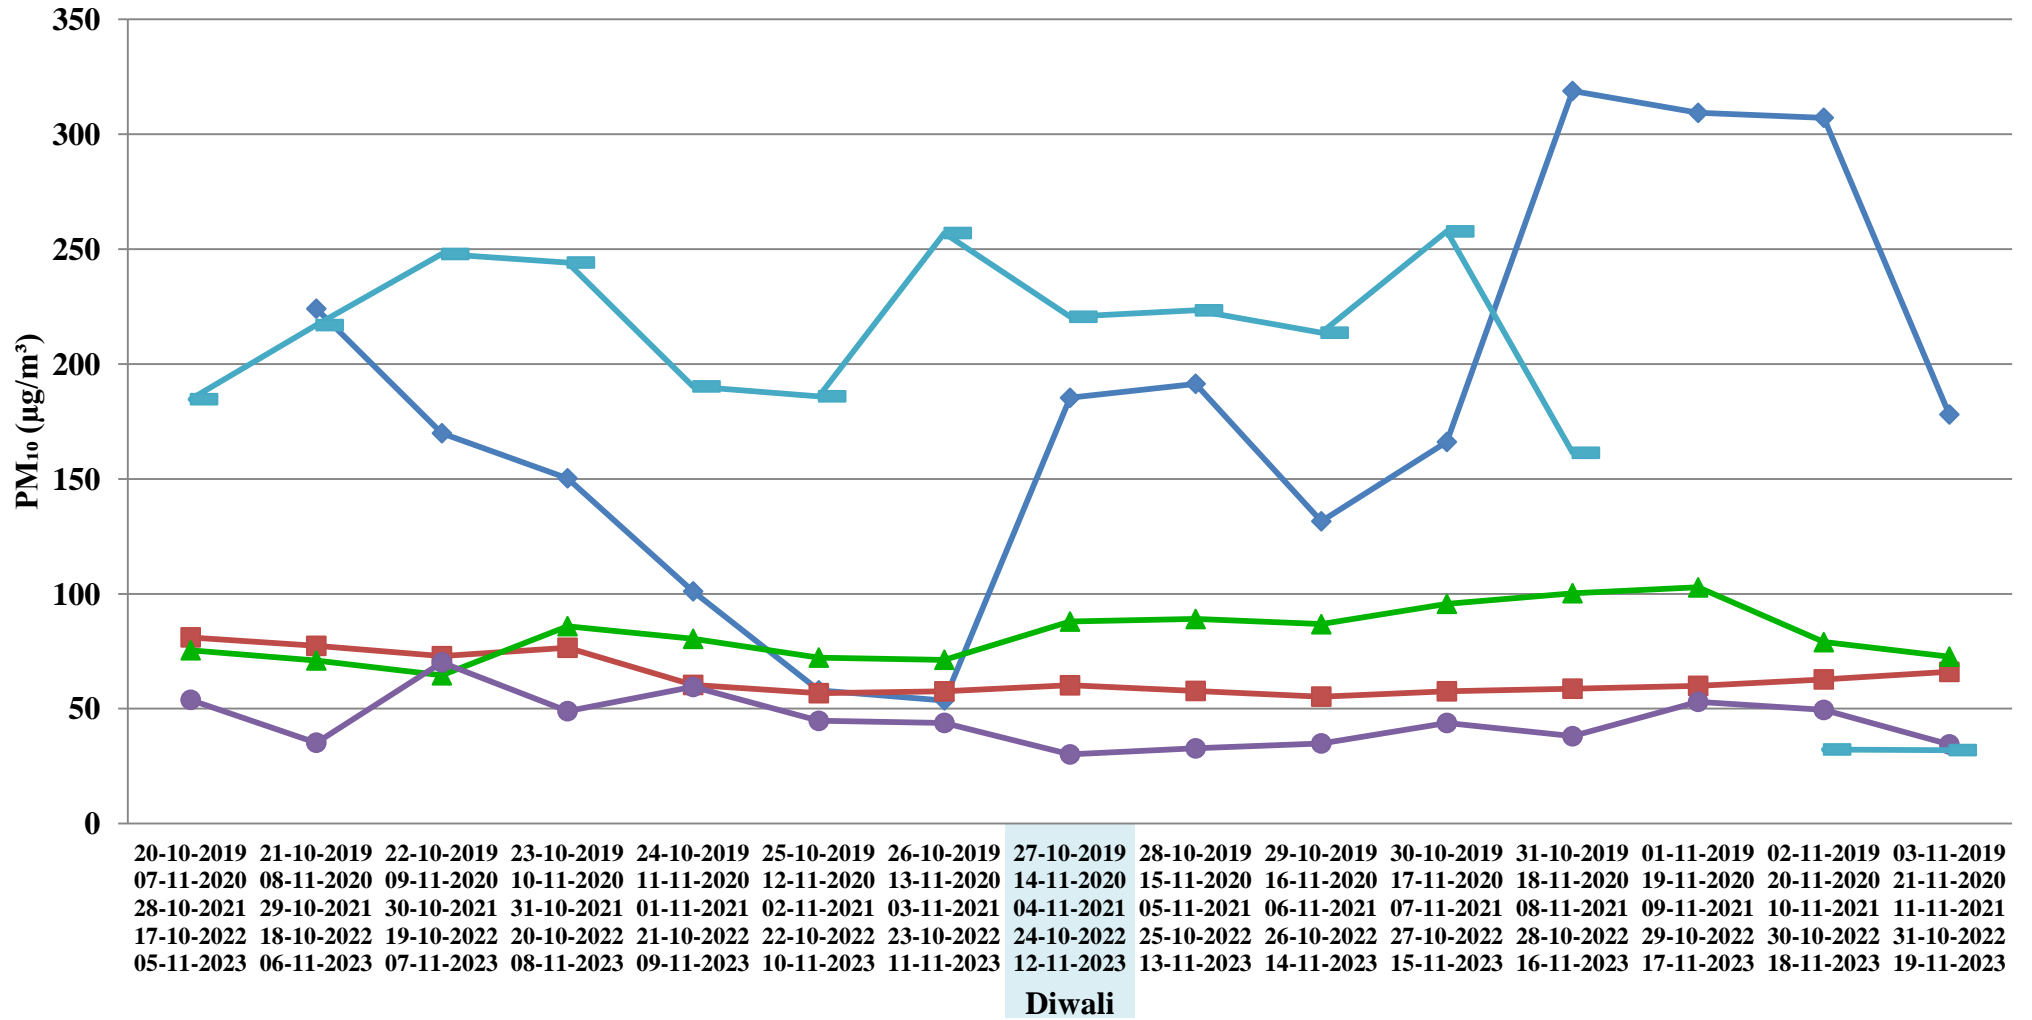

Satna, Satna Cement Works

◆ 2019   ■ 2020   ▲ 2021   ● 2022   ◻ 2023